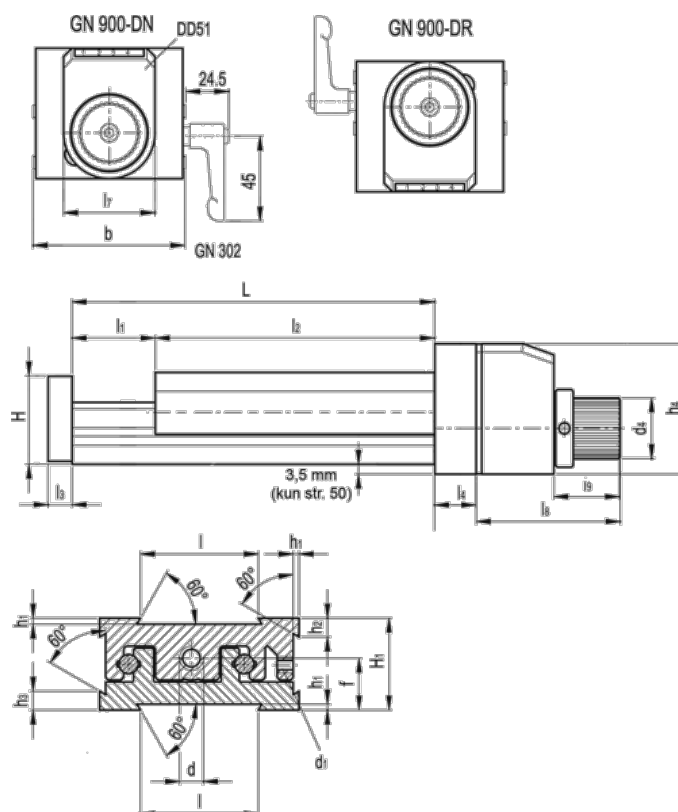

Data Sheet

Article number: 20777022

Description: Adjustable slide unit
GN 900-80-195-75-DR-2

Measures

b = 80	h2 = 10.0	l7 = 33
d = M8x1	h3 = 10.0	l8 = 55
d1 = M5	h4 = 51	l9 = 27
d4 = 22	l = 50	
f = 20.5	L - l1 = 195-75	
H = 35.5	l2 = 120	
h1 = 2.0	l3 = 8	
H1 = 36	l4 = 16	